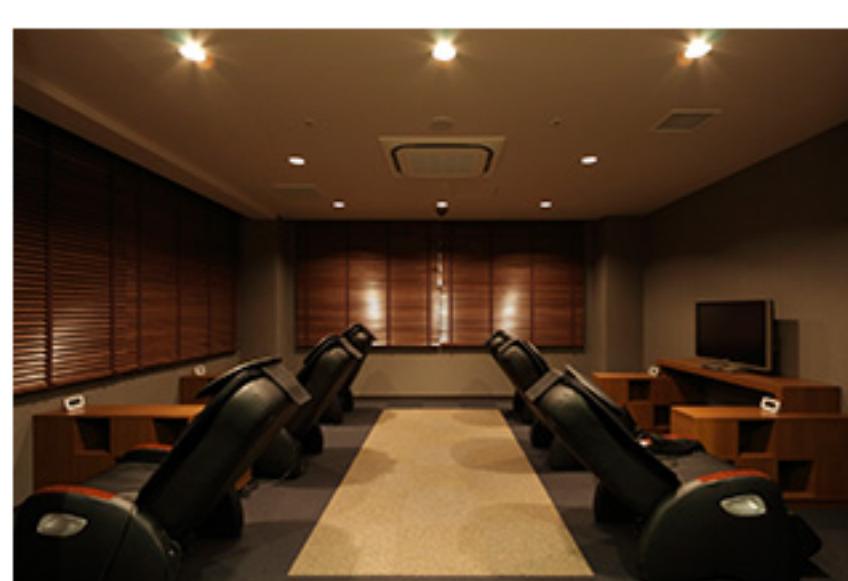

Relaxation Space